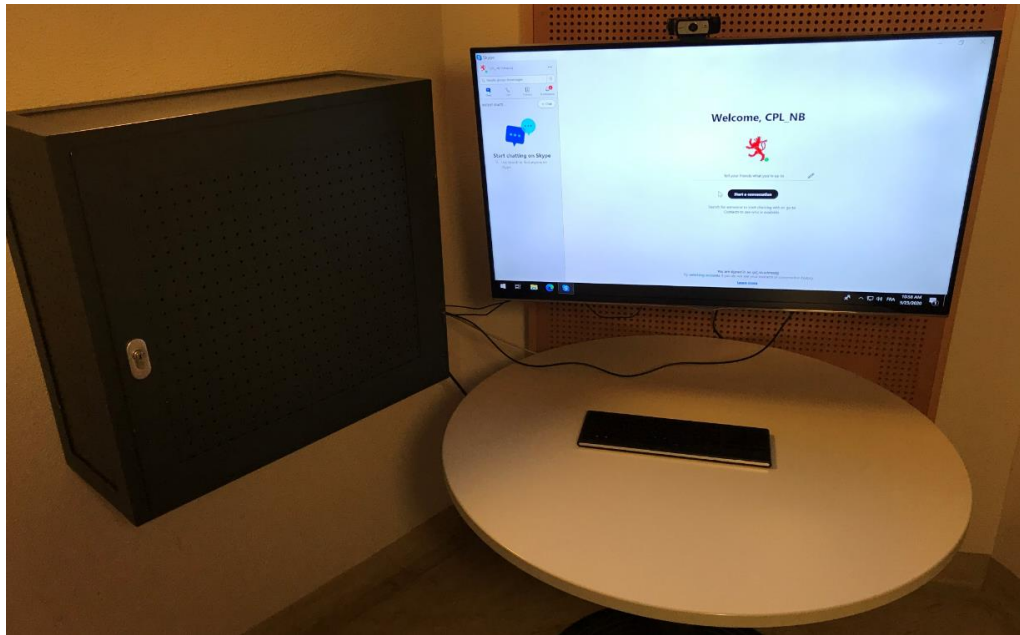

MINISTÈRE DE LA JUSTICE
Administration pénitentiaire
Centre pénitentiaire de Luxembourg

2nd solution:

Online Workshop ICT in prisons: Video visit system for prisoners