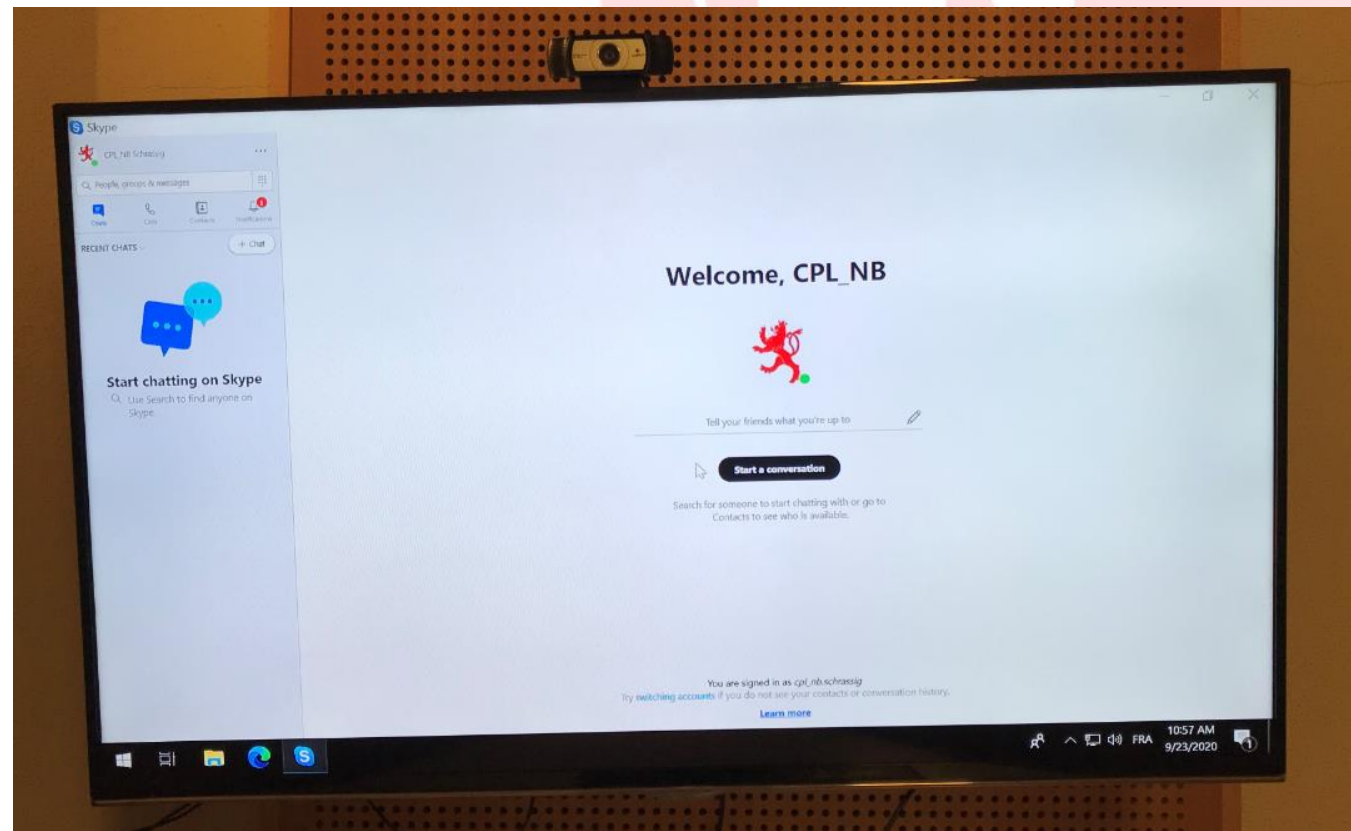

MINISTÈRE DE LA JUSTICE
Administration pénitentiaire
Centre pénitentiaire de Luxembourg

1st solution:

Online Workshop ICT in prisons: Video visit system for prisoners