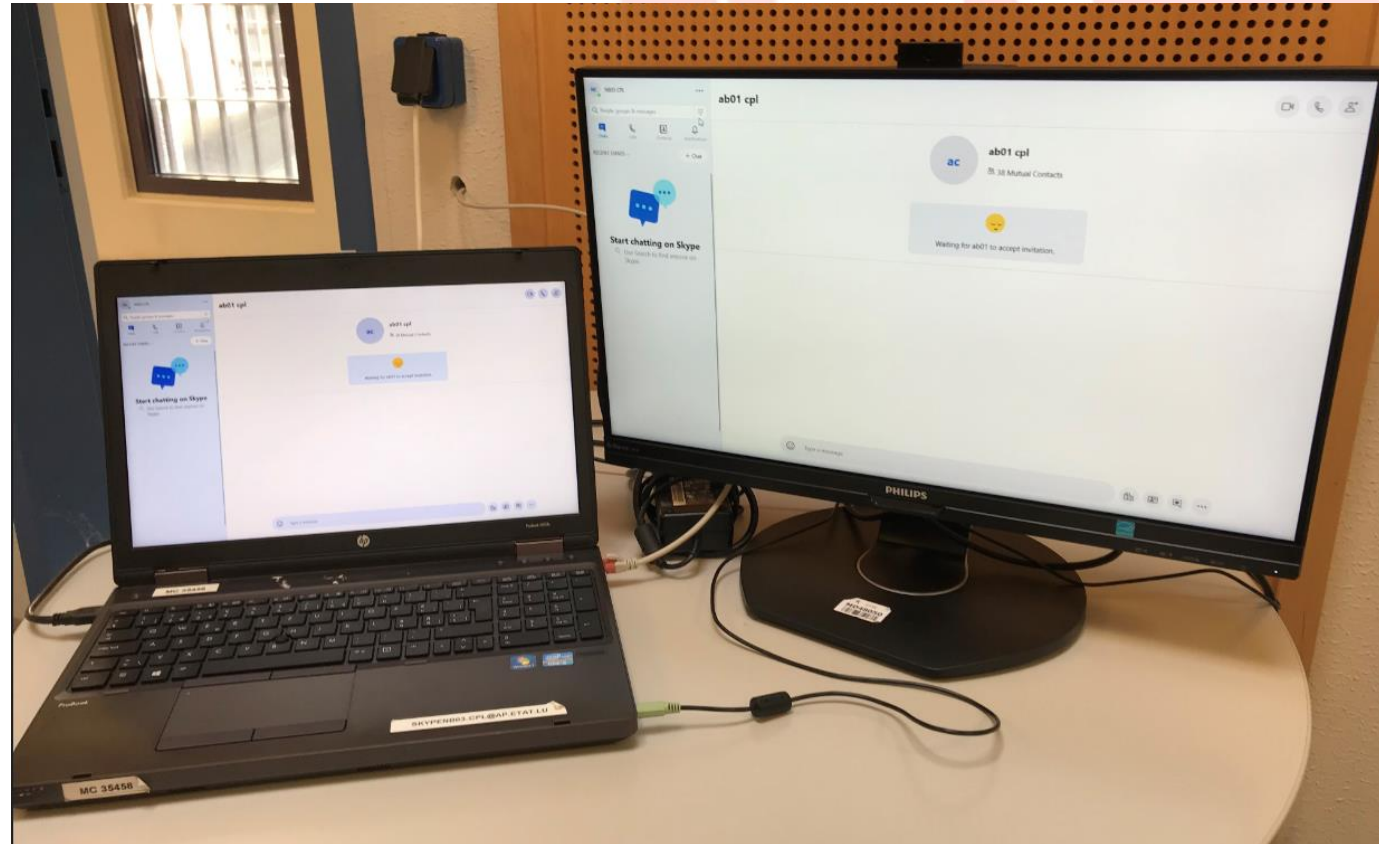

### Laptop with Skype

- + quick set up
- + laptop in kiosk mode
- prisoner can reach keyboard
- prisoner can dial anybody in Skype

MINISTÈRE DE LA JUSTICE  
Administration pénitentiaire

Centre pénitentiaire de Luxembourg

## 3rd solution (emergency before lockdown March 2020):

Online Workshop ICT in prisons: Video visit system for prisoners

MINISTÈRE DE LA JUSTICE

Administration pénitentiaire

Centre pénitentiaire de Luxembourg